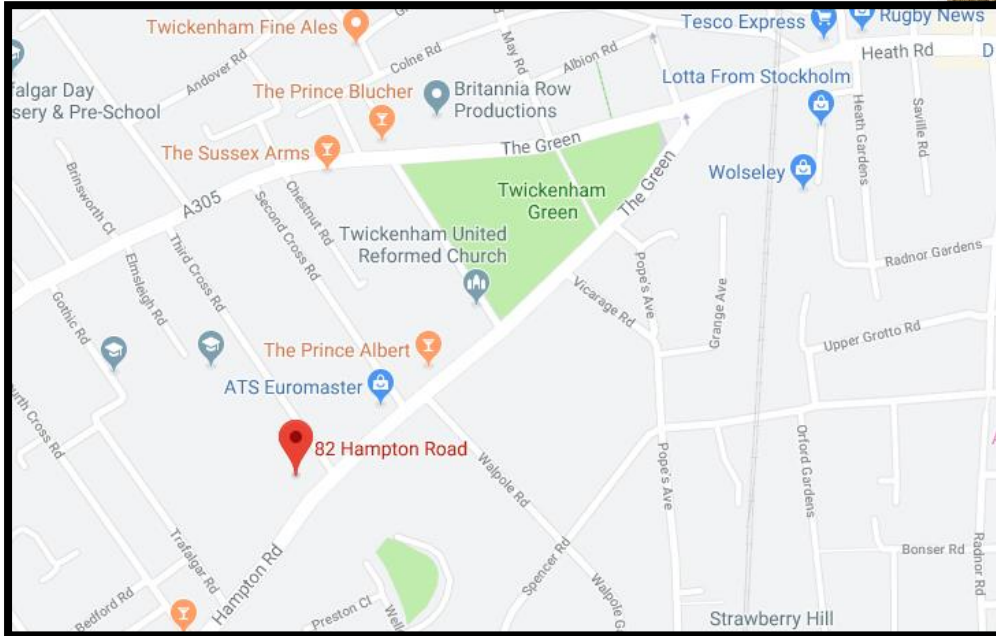

# Getting To INS

**Our address:**  
**82 Hampton Road,**  
**Twickenham,**  
**TW2 5QS**

## By Rail:

The nearest mainline station is Twickenham. You can catch either the **281** or **267** bus from outside Twickenham station to INS. Alight at the Trafalgar Road/ Prince of Wales bus stop which is a short walk from INS.

### **From Twickenham**

Take the **281** or **267** buses which both stop near Twickenham station. Alight at the Trafalgar Road/ Prince of Wales bus stop which is a short walk from INS.

**OR**

The following buses stop at the Twickenham Green bus stop which is a 15 minute walk from INS:

**H22** which also stops outside Twickenham station

**290** which departs from Arragon Road, Twickenham.